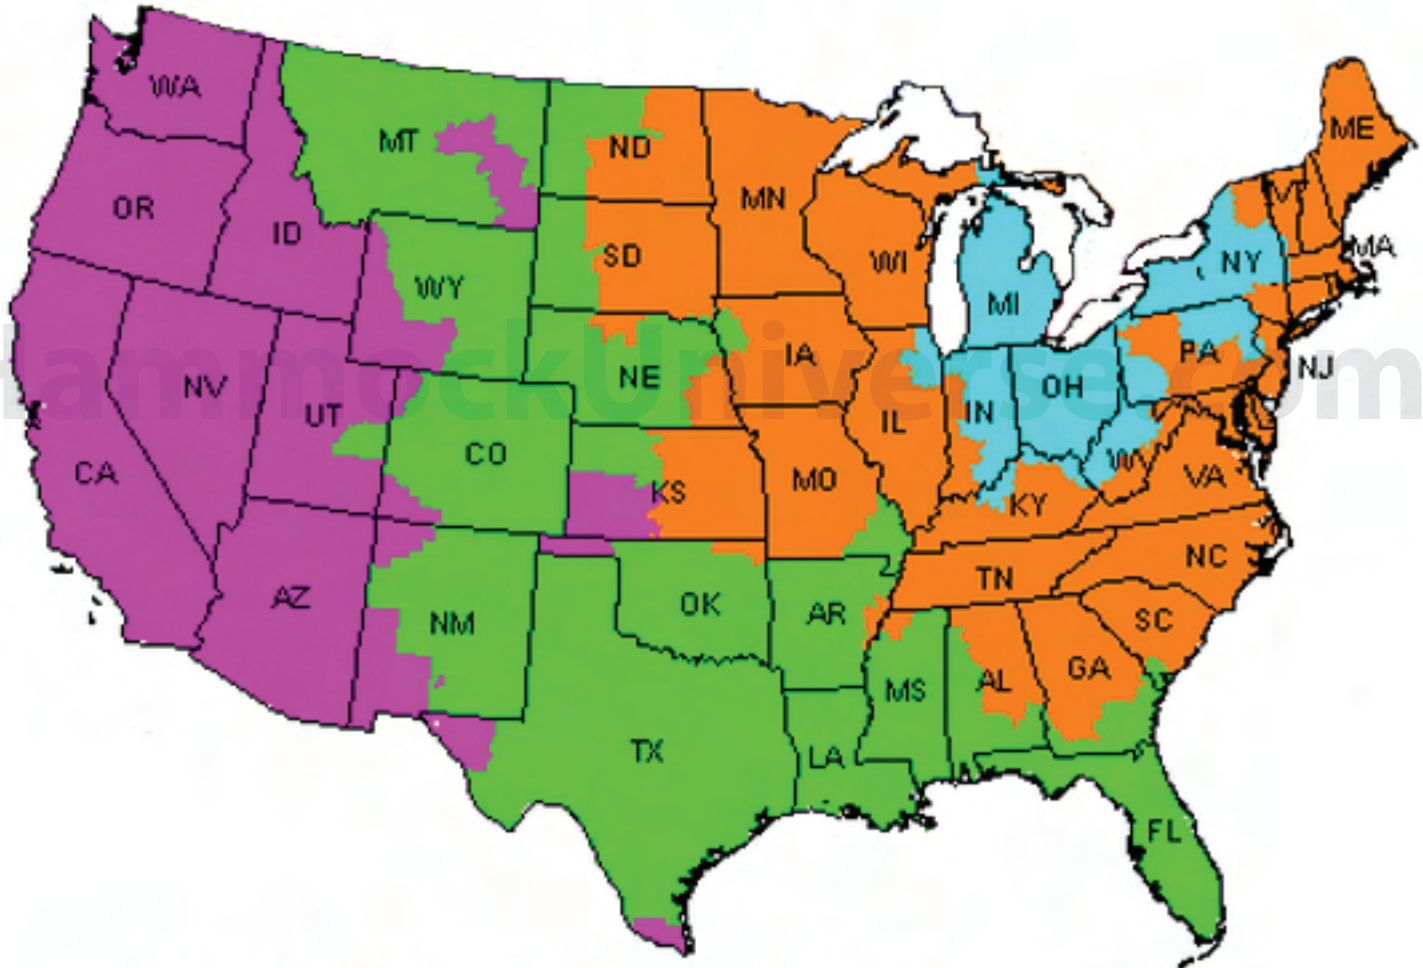

# Transit Times from our Warehouse with Free Shipping

2 Days 3 Days 4 Days 5 Days

FedEx First Overnight® – Next day delivery by 8:00 am.  
FedEx Priority Overnight® – Next day delivery by 10:30 am.  
FedEx Economy® – Delivery by 4:30pm on 2<sup>nd</sup> business day.  
FedEx® Ground – Delivery in 2-5 business days.